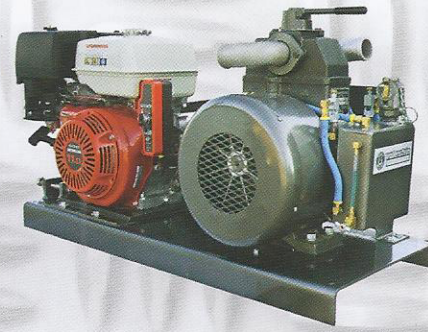

WE CAN BUILD PUMP PACKAGES FOR ANY OF OUR PUMPS

STANDARD TRAILER AXLES AND LIFT AXLES

PUMP PARTS AND REBUILD KITS

**5TH WHEEL RUB PLATES
BUILT TO YOUR SPECS**

DUTEC TOOLBOXES

18" X 18" X 18"

18" X 18" X 24"