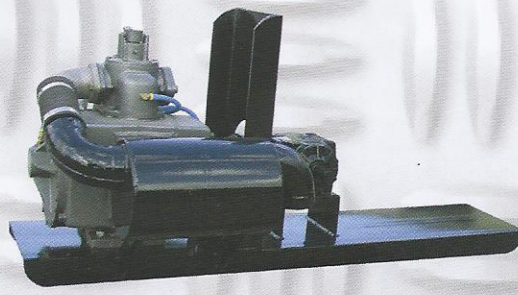

WE CAN BUILD PUMP PACKAGES FOR ANY OF OUR PUMPS

STANDARD TRAILER AXLES AND LIFT AXLES

PUMP PARTS AND REBUILD KITS

**5TH WHEEL RUB PLATES
BUILT TO YOUR SPECS**

DUTEC TOOLBOXES

18" X 18" X 18"

18" X 18" X 24"

18" X 18" X 36"

18" X 18" X 60"