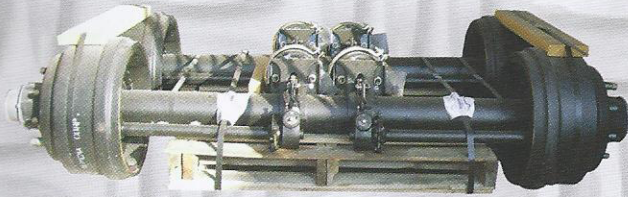

WE CAN BUILD PUMP PACKAGES FOR ANY OF OUR PUMPS

STANDARD TRAILER AXLES AND LIFT AXLES

PUMP PARTS AND REBUILD KITS

**5TH WHEEL RUB PLATES
BUILT TO YOUR SPECS**

DUTEC TOOLBOXES

18" X 18" X 18"

18" X 18" X 24"