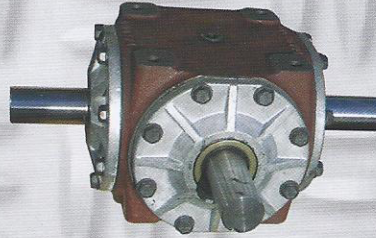

1 1/4" HANGER BEARING

PART#

201004

**4 GROOVE
B SECTION BELT SHEAVE**

SIZE PART#

4" TBW404B
6" TBW604B
8" TBW804B

**SHEAVE BUSHING
VARIOUS SIZES**

GEAR BOX

SIZE PART#

1 1/4" 412M

**9S WOODS FLANGE
VARIOUS SIZES**

WOODS SLEEVE

PART#

8JE
9JE
9H
10JE

STRAIGHT EYE ASSEMBLY

SIZE PART#

2" A-308
3" A-308-1

SIGHT EYE ASSEMBLY

SIZE PART#

5" A-308-2